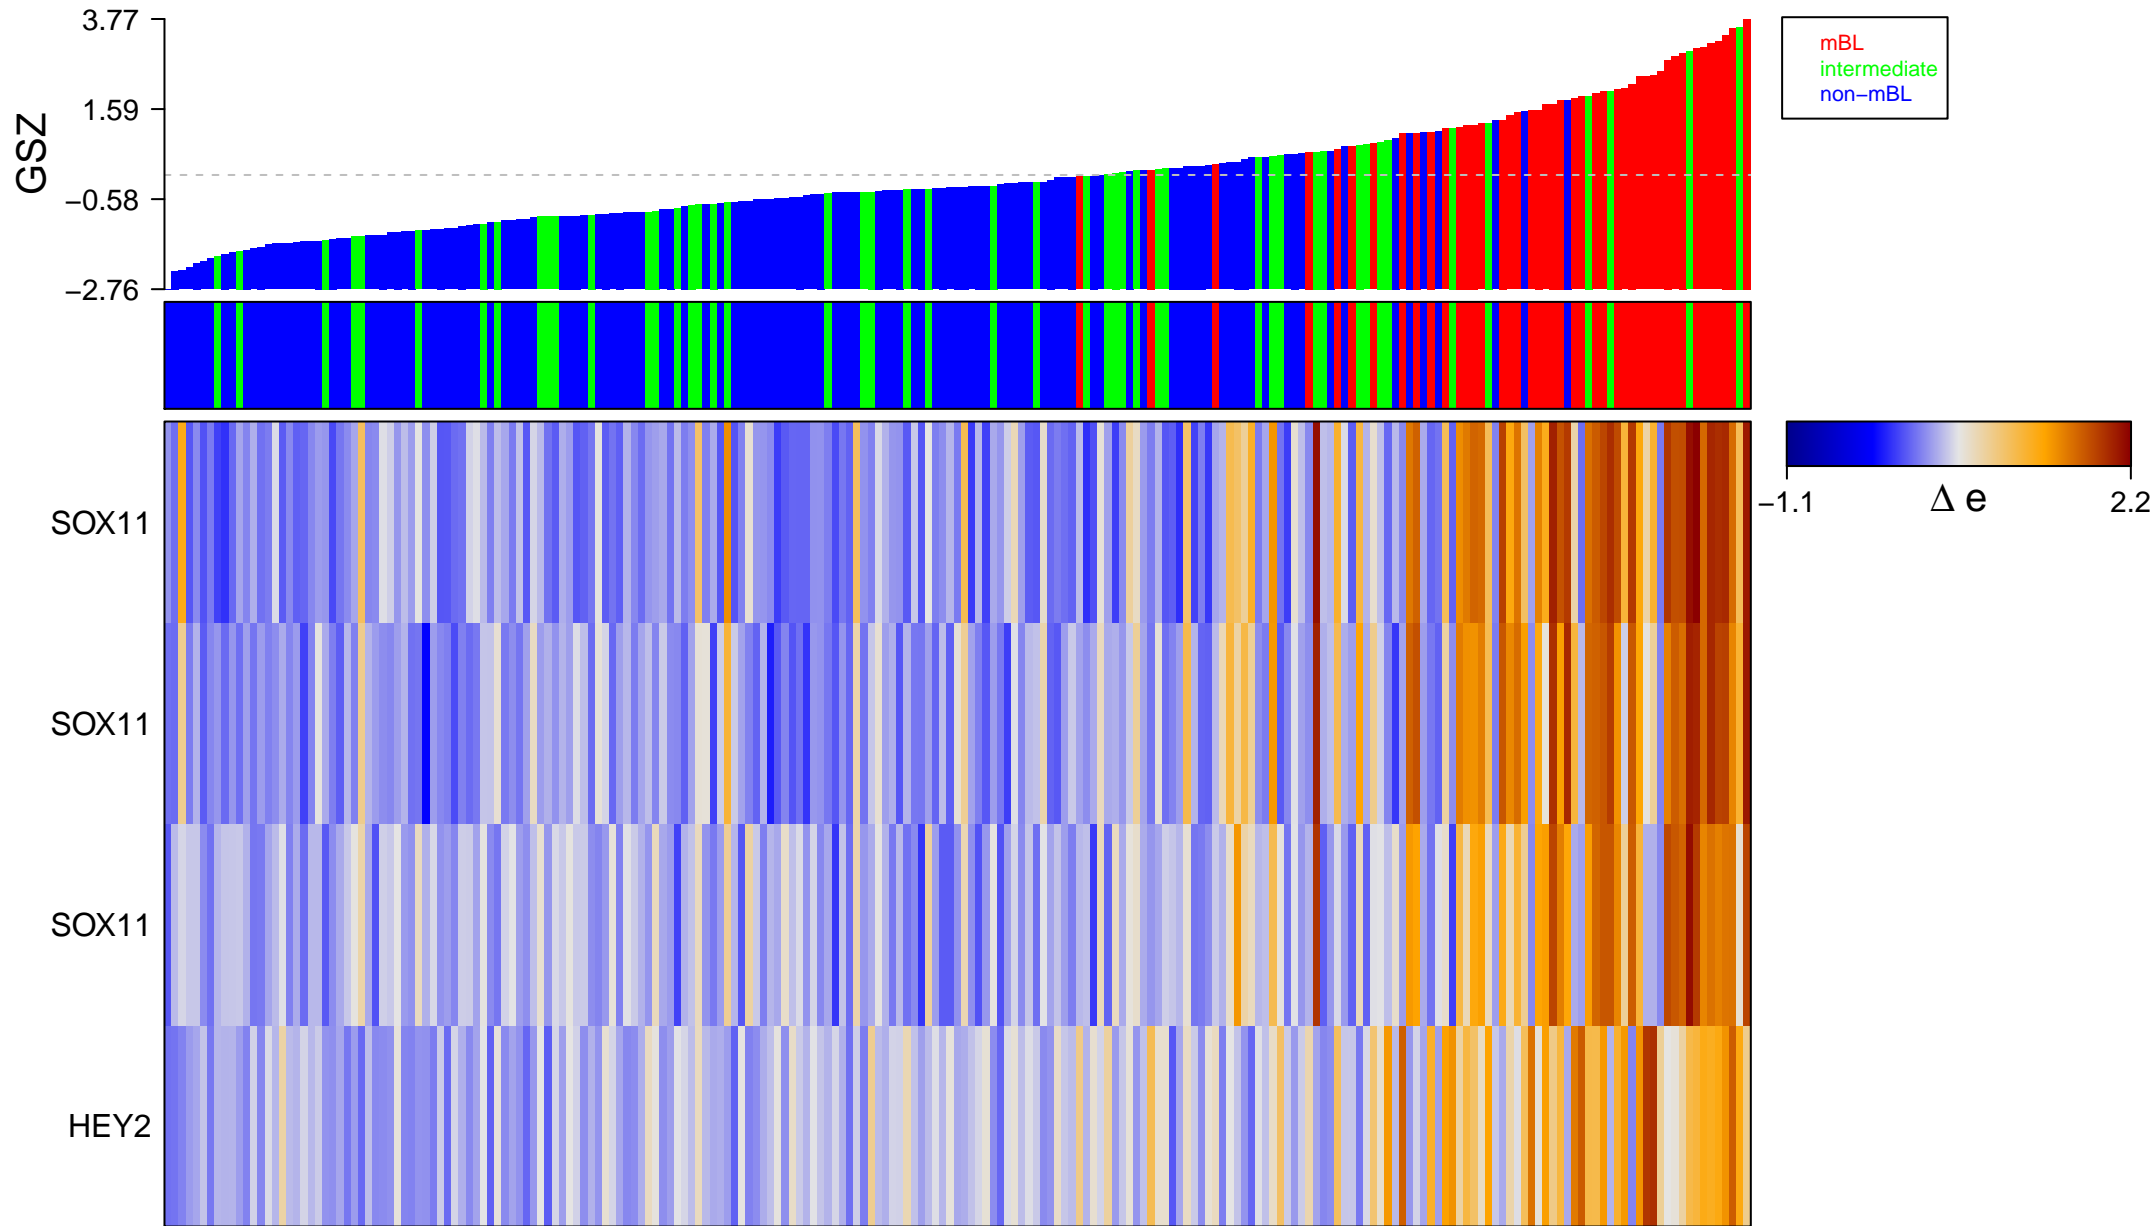

RAFFEL_VEGFA_TARGETS_UP

RAFFEL_VEGFA_TARGETS_UP

■ on
■ -
□ off

RAFFEL_VEGFA_TARGETS_UP