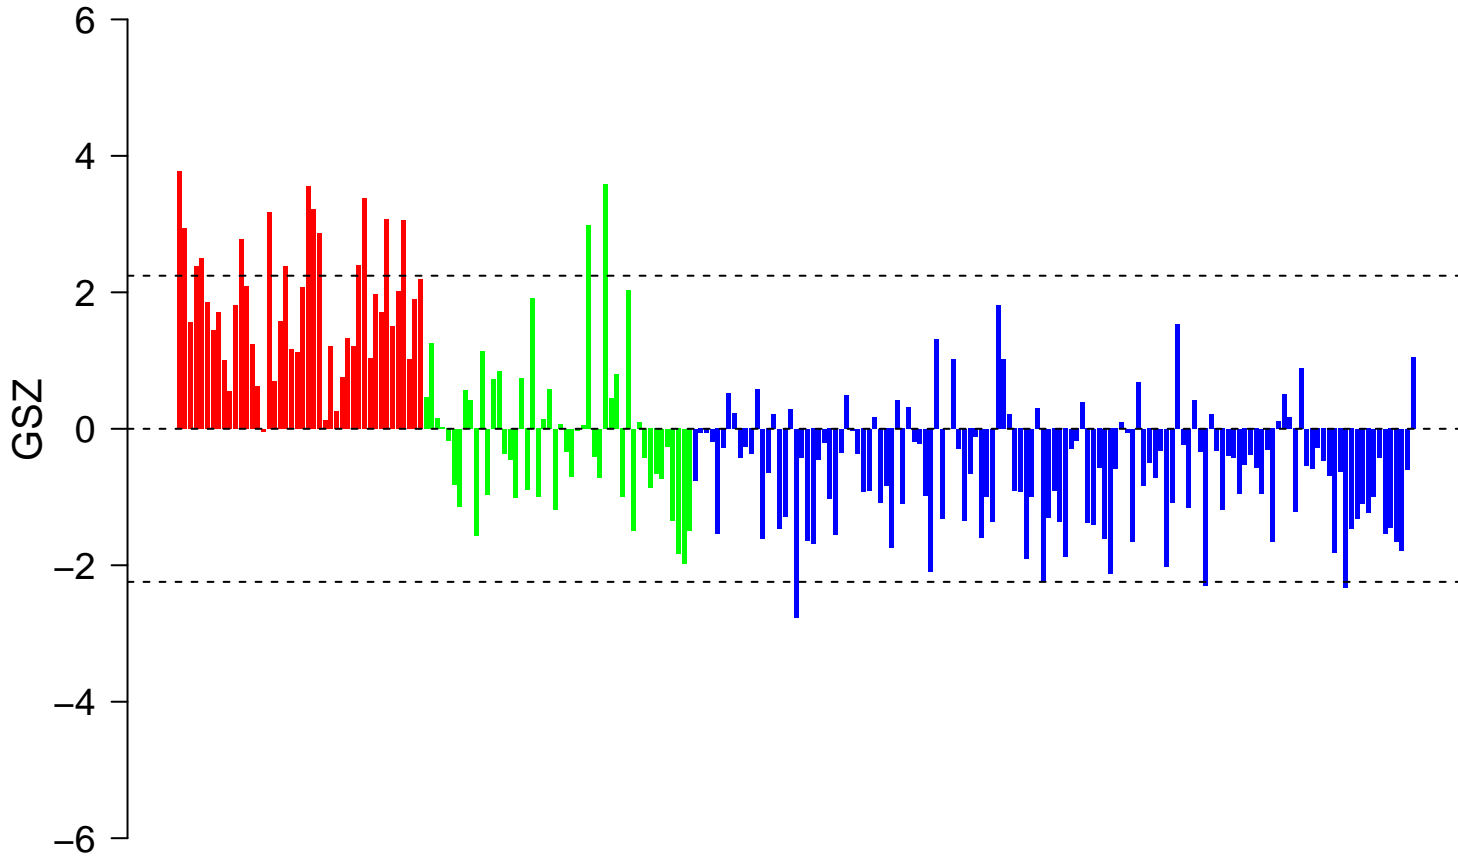

RAFFEL_VEGFA_TARGETS_UP

RAFFEL_VEGFA_TARGETS_UP

■ on
■ -
□ off

RAFFEL_VEGFA_TARGETS_UP